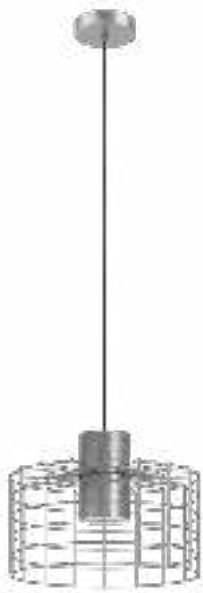

43649 MILLIGAN

General Information

Material number	43649
Type	pendant light
Product segment	Indoor
Theme	Vintage

Dimensions

Article Height (in mm)	1100
Article Diameter (in mm)	380
Net Weight	1.79 Kilogram

Material & Colour

Enclosure Material	steel
Enclosure Colour	zinc-plated, white
Cable Colour	textil-cable black

Functionality

Switch Type	without switch
Battery	No

Technical Information

Protection Degree	IP20
Protection Class	2
Mains Voltage	220-240V,50/60Hz
Operation Voltage	220-240V,50/60Hz
max. Wattage (1)	1X40W

Illuminant 1

Illuminant Type (1)	E27
Illuminant incl. (1)	Exclusive
Socket Type (1)	E27

E27

1X40
W